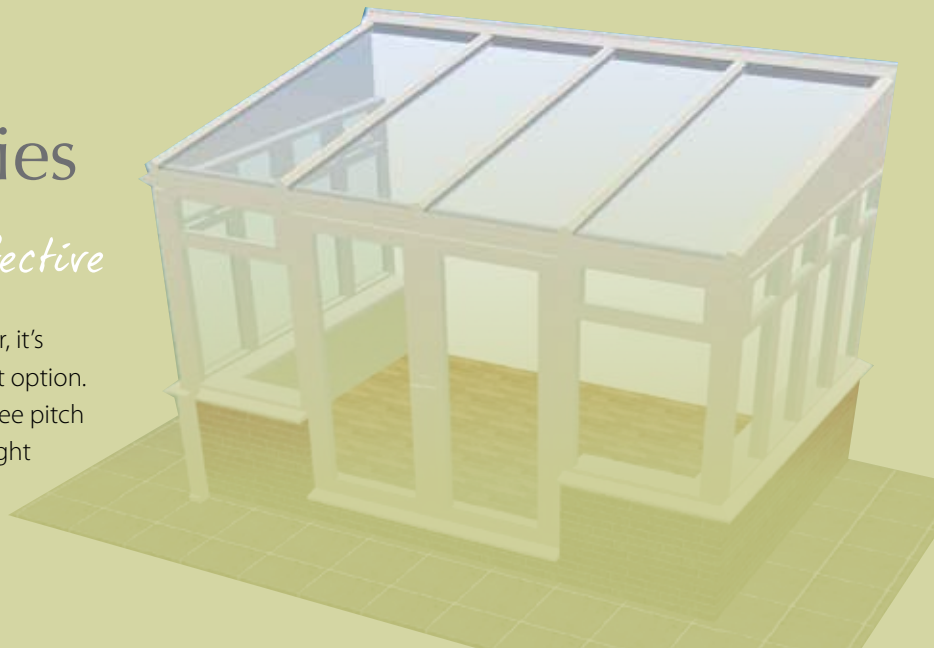

We are here to help you every step of the way

Victorian Conservatories

Elegant and traditional style

Victorian conservatories offer a traditional look; they tend to have three or five facets to the front elevation, and ornate detailing along the ridge of the apex roof.

This is by far the most popular style, the square shape will give you maximum internal space and versatility when positioning doors etc. The vaulted roof gives you a real sense of space. A popular option is to build the walls higher on one side, with a row of windows on top to provide wall space to hang a TV and to give privacy from neighbours.

Gable Conservatories

Add luxury, space and value to your home

This style features a flat Gable frame to the front elevation, which gives you the opportunity to make a real statement with an attractive bespoke design. This design is perfect if you opt for blinds as all of the roof glass units are rectangular in shape; fitting blinds to Edwardian and Victorian Conservatories can be complicated and expensive.

Lean-To Conservatories

Stylish and cost effective

The Lean-to is still incredibly popular, it's simplicity makes this the lowest cost option. This style is available with a 2.5 degree pitch which makes it ideal if you have height restrictions. It is also widely used where there are adjoining walls.