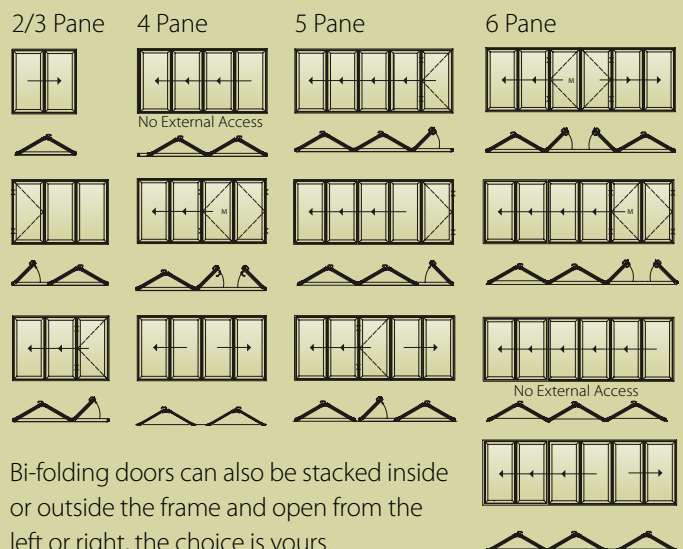

We manufacture aluminium bi-fold doors in our own bespoke factory

Stunning Bi-fold Doors

Bi-fold doors are typically a set of 2 or more standard size glass doors that open in a concertina style and neatly fold flat when open. Unlike a sliding patio door that remains only half open, bi-fold doors fully open to seamlessly connect your living space with your terrace, patio or garden.

Stylish and perfectly engineered

Made to measure in our state of the art facility

Bi-folding doors can also be stacked inside or outside the frame and open from the left or right, the choice is yours.

Enjoy an effortless style