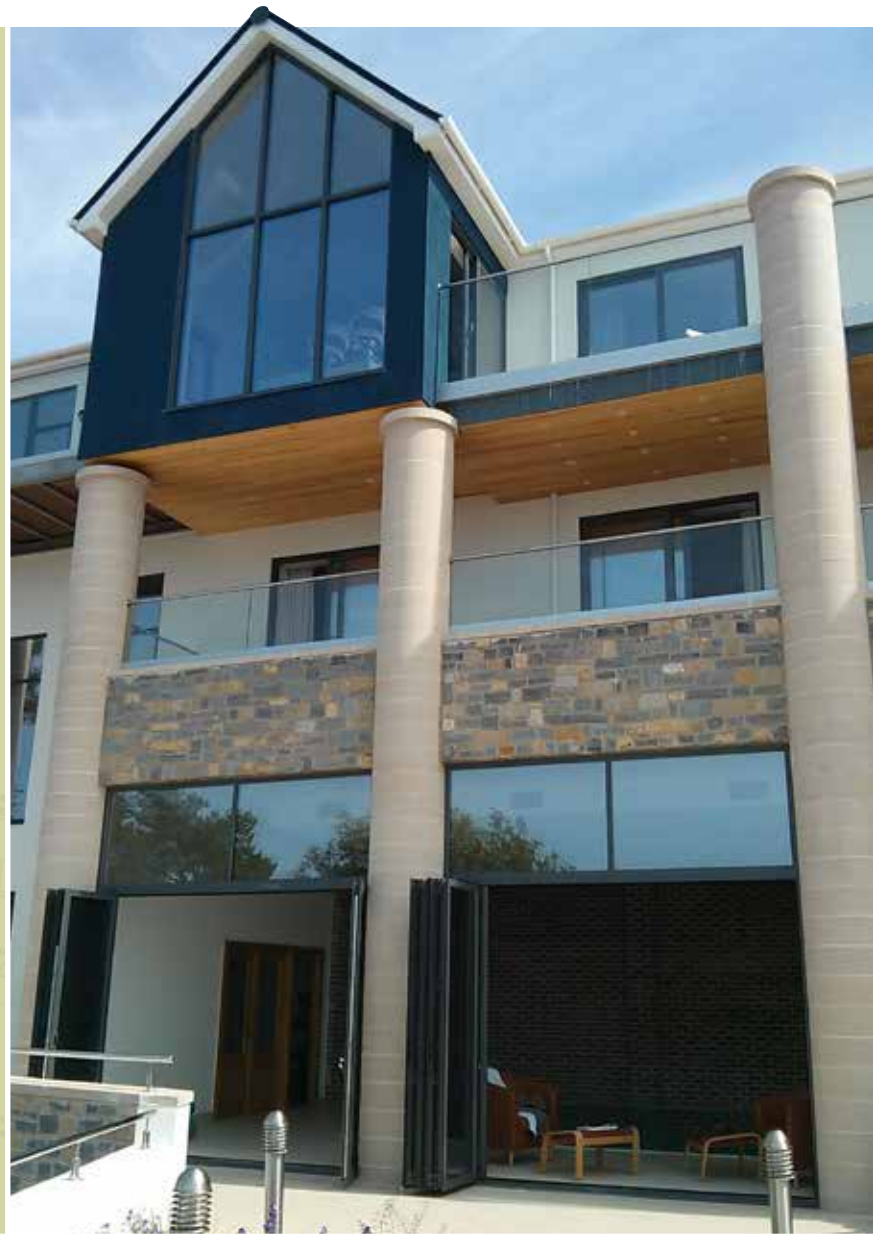

0800 0933449 www.agswindows.co.uk

Aluminium

Lightweight, strong and durable – these are just three reasons why aluminium is a great choice for bi-folding doors.

Aluminium offers you choice and unsurpassed quality, whether you want to match slim historical steel windows or create an architect designed masterpiece. We offer an unlimited range of colours in a variety of finishes and a choice of over 85,000 components, aluminium is perfect for that special project.

We manufacture aluminium bi-fold doors in our own bespoke factory

Stunning Bi-fold Doors

Bi-fold doors are typically a set of 2 or more standard size glass doors that open in a concertina style and neatly fold flat when open. Unlike a sliding patio door that remains only half open, bi-fold doors fully open to seamlessly connect your living space with your terrace, patio or garden.